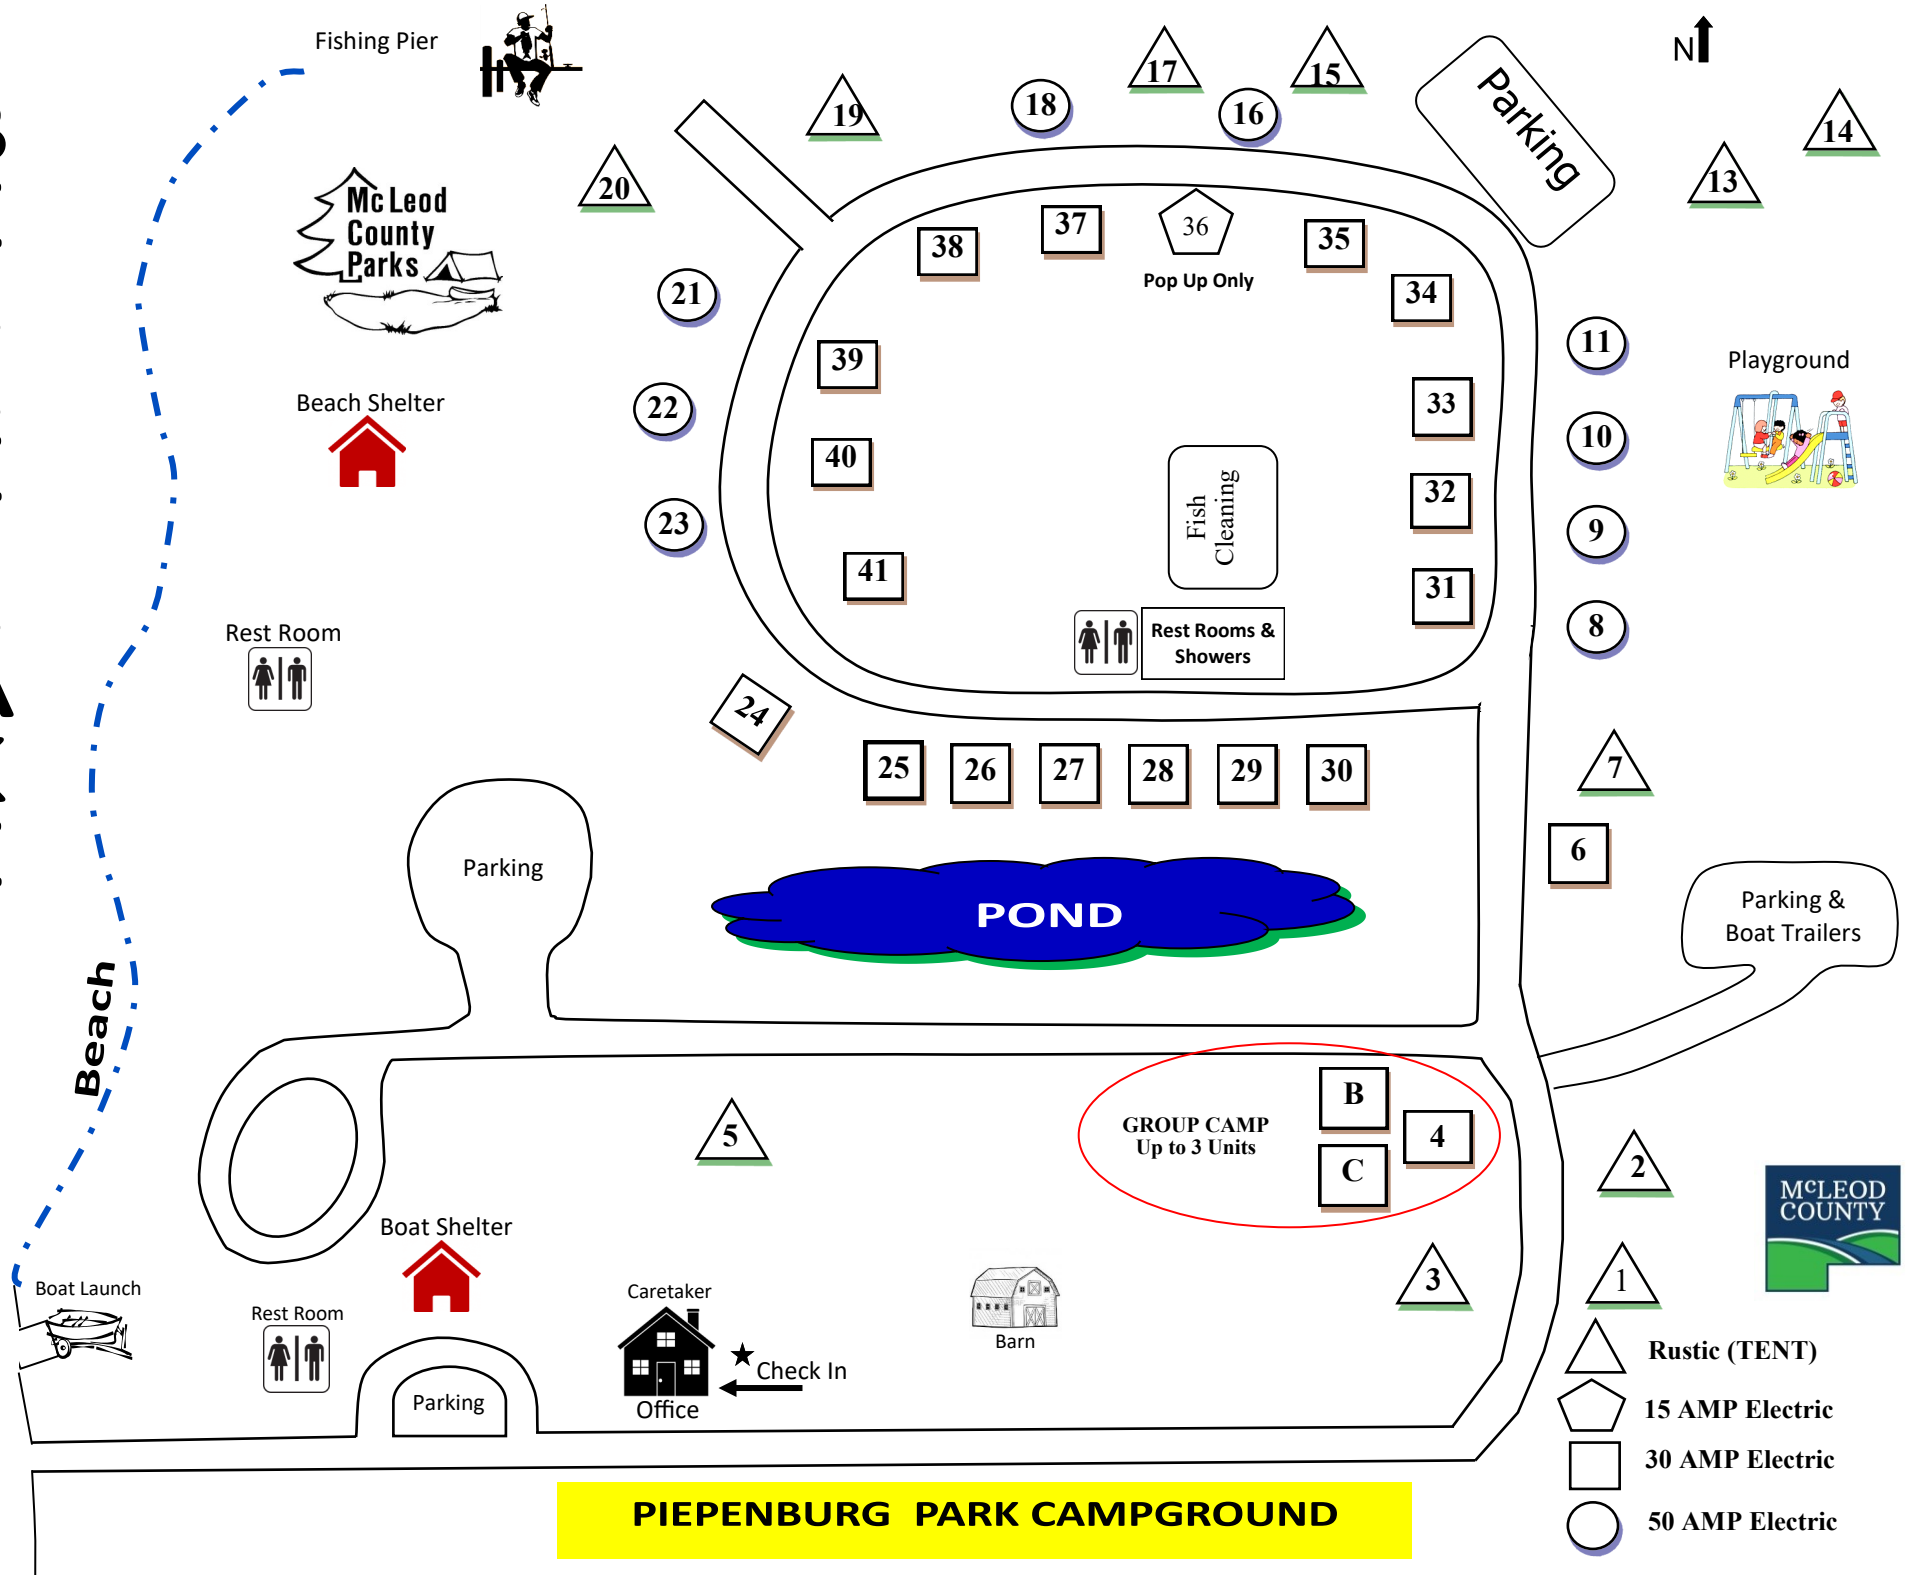

BELLE LAKE

PIEPENBURG PARK CAMPGROUND

-  Rustic (TENT)
-  15 AMP Electric
-  30 AMP Electric
-  50 AMP Electric